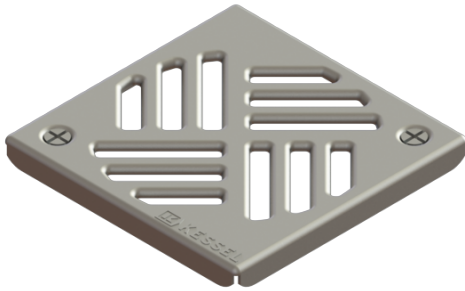

## Slotted cover 138x138 mm, screwed

### Description

Slotted cover suitable for bathroom drains

### General characteristics:

Material: 304 stainless steel

### Coverage features:

Type of cover: Slotted cover  
Cover material: 304 stainless steel  
Load class: K 3 (EN 1253-1)  
Length: 138 mm  
Width: 138 mm  
Locking: screwed