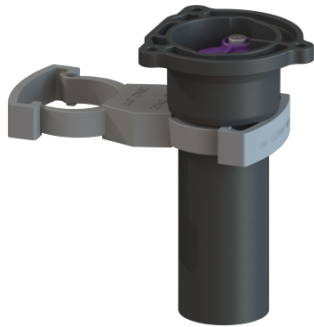

Splash guard set for optical probe

Article information

Item no.: 28706
GTIN: 4026092068953
Price group: 90

Description

General characteristics:

Material:	Polymer
Colour:	black