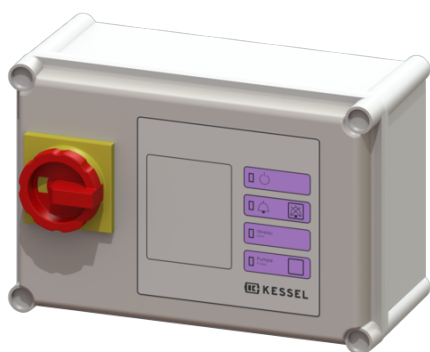

Comfort control unit 400V, Aqualift Mono, 6.3-10.0 A

Article information

Item no.: 28781
 GTIN: 4026092058732
 Price group: 20

Description

Comfort control unit suitable for 400V single stations. User-friendly menu navigation in multi-line display. With self-diagnosis system (SDS) and reminder when maintenance is due. Display of the current measured values. Easy setting of the function-relevant parameters, operating hours counter. Optional forwarding of alarm and collective fault messages via GSM interface.

Version:

Type of system: Single station
 Series: ab 03/2010

General characteristics:

Colour: grey

Control:

Control unit: Comfort
 Operating voltage: 400 V
 Mains frequency: 50 Hz
 Self-diagnosis system (SDS): yes
 Battery buffering: yes
 Multi-line display: yes
 Log book function: yes
 USB interface: no
 GSM interface: yes
 Potential-free contact: yes
 Motor protection switch: yes
 Rated current: 6.3 - 10 A
 Protection class control unit: IP 54