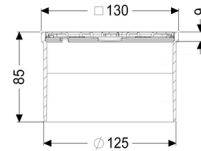

## Upper section Slotted cover, 304 SST, 130 x 130 mm, K 3

### Dimensions:

Height: 85 mm

### Grating:

Rim length:	130 mm
Rim width:	130 mm
Rim material:	ABS
Shape of upper section:	square
Upper section material:	ABS