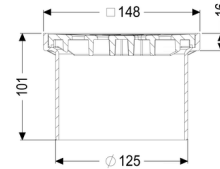

Upper section Black slotted cover , 150 x 150 mm, K 3

Article information

Item no.: 48193
GTIN: 4026092034231
Price group: 10

Description

Used in combination with a drain body of the KESSEL modular system, the upper section is suitable for indoor point drainage.

Version:

System: 125

Dimensions:

Height: 100 mm

Coverage features:

Type of cover:	Slotted cover
Cover material:	ABS
Colour of cover:	black
Load class:	K 3 (EN 1253-1)
Height:	16 mm

Grating:

Rim length: 150 mm

Rim width:	150 mm
Rim material:	ABS
Shape of upper section:	square
Upper section material:	ABS