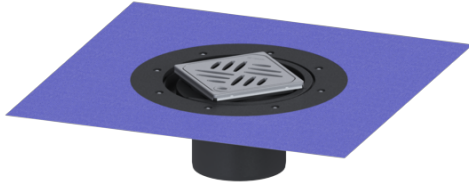

Variofix upper section Kessel design cover, 316 SST, Lock&Lift, L 15

Article information

Item no.: 48204
 GTIN: 4026092066522
 Price group: 10

Advantages

- Different covers selectable
- Including waterproofing membrane

Description

Used in combination with a drain body of the KESSEL modular system, the upper section is suitable for indoor point drainage.

Version:

Seal:	Lip seal
System:	125
Type of waterproofing layer:	Waterproofing layer
Waterproofing layer on the upper section:	Enclosed sealing collar to be glued (bd) according to DIN 18534
Water exposure class in accordance to DIN 18534-1 (up to and including):	W3-I

Dimensions:

Height:	120 mm
Diameter:	312 mm
Vertical adjustment:	vertically adjustable upper section
Vertical adjustment:	10 - 23 mm
Upper section:	adjustable in three dimensions

Coverage features:

Type of cover:	Design cover
Grating design:	Kessel
Cover material:	316 stainless steel
Colour of cover:	silver
Load class:	L 15 (EN 1253-1)
Locking:	Lock & Lift

Grating:

Rim length:	132 mm
Rim width:	132 mm
Rim material:	316 stainless steel
Upper section material:	ABS