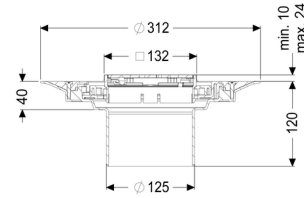

Variofix upper section Kessel design cover, 316 SST, Lock&Lift, L 15

Article information

Item no.: 48204
 GTIN: 4026092066522
 Price group: 10

Advantages

- Different covers selectable
- Including waterproofing membrane

Description

Used in combination with a drain body of the KESSEL modular system, the upper section is suitable for indoor point drainage.

Version:

Seal:	Lip seal
System:	125
Type of waterproofing layer:	Waterproofing layer
Waterproofing layer on the upper section:	Enclosed sealing collar to be glued (bd) according to DIN 18534
Water exposure class in accordance to DIN 18534-1 (up to and including):	W3-I

Dimensions:

Height:	120 mm
Diameter:	312 mm
Vertical adjustment:	vertically adjustable upper section
Vertical adjustment:	10 - 23 mm
Upper section:	adjustable in three dimensions

Coverage features:

Type of cover:	Design cover
Grating design:	Kessel
Cover material:	316 stainless steel
Colour of cover:	silver
Load class:	L 15 (EN 1253-1)
Locking:	Lock & Lift

Grating:

Rim length:	132 mm
Rim width:	132 mm
Rim material:	316 stainless steel
Upper section material:	ABS