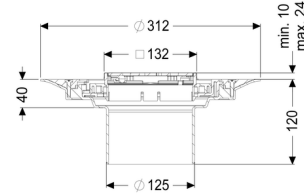

Variofix upper section Kessel design cover, 316 SST, Lock&Lift, L 15

Article information

Item no.: 48204
 GTIN: 4026092066522
 Price group: 10

Advantages

- Different covers selectable
- Including waterproofing membrane

Description

Used in combination with a drain body of the KESSEL modular system, the upper section is suitable for indoor point drainage.

Version:

Seal:	Lip seal
System:	125
Type of waterproofing layer:	Waterproofing layer
Waterproofing layer on the upper section:	Enclosed sealing collar to be glued (bd) according to DIN 18534
Water exposure class in accordance to DIN 18534-1 (up to and including):	W3-I

Dimensions:

Height:	120 mm
Diameter:	312 mm
Vertical adjustment:	vertically adjustable upper section
Vertical adjustment:	10 - 23 mm
Upper section:	adjustable in three dimensions

Coverage features:

Type of cover:	Design cover
Grating design:	Kessel
Cover material:	316 stainless steel
Colour of cover:	silver
Load class:	L 15 (EN 1253-1)
Locking:	Lock & Lift

Grating:

Rim length:	132 mm
Rim width:	132 mm
Rim material:	316 stainless steel
Upper section material:	ABS