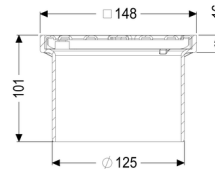

Upper section Slotted cover, 316 SST, 150 x 150 mm, K 3

Article information

Item no.: 48209
GTIN: 4026092066577
Price group: 10

Description

Used in combination with a drain body of the KESSEL modular system, the upper section is suitable for indoor point drainage.

Version:

System: 125

Dimensions:

Height: 100 mm

Coverage features:

Type of cover:	Slotted cover
Cover material:	316 stainless steel
Colour of cover:	silver
Load class:	K 3 (EN 1253-1)
Height:	16 mm
Locking:	screwed

Grating:

Rim length:	150 mm
Rim width:	150 mm
Rim material:	ABS
Upper section material:	ABS