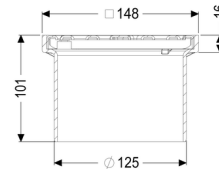

## Upper section Slotted cover, 316 SST, 150 x 150 mm, K 3

### Dimensions:

Height: 100 mm

### Coverage features:

Type of cover:	Slotted cover
Cover material:	316 stainless steel
Colour of cover:	silver
Load class:	K 3 (EN 1253-1)
Height:	16 mm
Locking:	screwed

### Grating:

Rim length:	150 mm
Rim width:	150 mm
Rim material:	ABS
Upper section material:	ABS