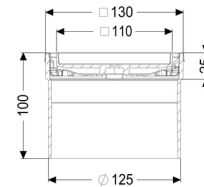

Upper section tileable, 304 SST, K 3

Article information

Item no.: 48211
GTIN: 4026092029749
Price group: 10

Description

Used in combination with a drain body of the KESSEL modular system, the upper section is suitable for indoor point drainage.

Version:

System: 125

Dimensions:

Height: 100 mm

Coverage features:

Type of cover:	tileable cover plate
Cover material:	tileable
Colour of cover:	selectable
Load class:	K 3 (EN 1253-1)
Height:	25 mm

Grating:

Rim length: 132 mm

Rim width:	132 mm
Rim material:	304 stainless steel
Shape of upper section:	square
Upper section material:	ABS