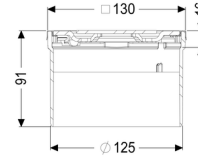

## Upper section Spot design cover, 304 SST, Lock & Lift, K 3

### Dimensions:

Height: 90 mm

### Coverage features:

Type of cover:	Design cover
Grating design:	Spot
Cover material:	304 stainless steel
Colour of cover:	silver
Load class:	K 3 (EN 1253-1)
Height:	16 mm
Surface:	ground
Locking:	Lock & Lift

**Grating:**

Rim length:	132 mm
Rim width:	132 mm
Rim material:	304 stainless steel
Shape of upper section:	square
Upper section material:	ABS