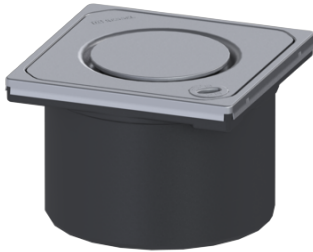

## Upper section Spot design cover, 304 SST, Lock & Lift, K 3

### Description

Used in combination with a drain body of the KESSEL modular system, the upper section is suitable for indoor point drainage.

### Dimensions:

Height: 90 mm

### Coverage features:

Type of cover:	Design cover
Grating design:	Spot
Cover material:	304 stainless steel
Colour of cover:	silver
Load class:	K 3 (EN 1253-1)
Height:	16 mm
Surface:	ground
Locking:	Lock & Lift