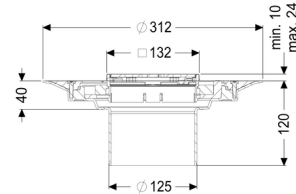

Variofix upper section Kessel design cover, 304 SST, Lock & Lift, L15

Article information

Item no.: 48904
 GTIN: 4026092028841
 Price group: 10

Advantages

- Different covers selectable
- Including waterproofing membrane

Description

Used in combination with a drain body of the KESSEL modular system, the upper section is suitable for indoor point drainage.

Version:

Seal:	Lip seal
System:	125
Type of waterproofing layer:	Waterproofing layer
Waterproofing layer on the upper section:	Enclosed sealing collar to be glued (bd) according to DIN 18534
Water exposure class in accordance to DIN 18534-1 (up to and including):	W3-I

Dimensions:

Height:	120 mm
Diameter:	312 mm
Vertical adjustment:	vertically adjustable upper section
Vertical adjustment:	10 - 23 mm
Upper section:	adjustable in three dimensions

Coverage features:

Type of cover:	Design cover
Grating design:	Kessel
Cover material:	304 stainless steel
Colour of cover:	silver
Load class:	L 15 (EN 1253-1)
Locking:	Lock & Lift

Grating:

Rim length:	132 mm
Rim width:	132 mm
Rim material:	304 stainless steel

Upper section material:	ABS
-------------------------	-----