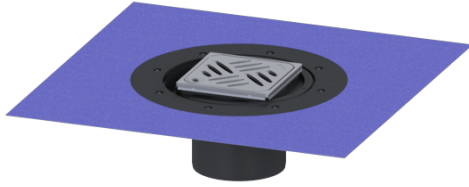

Variofix upper section Kessel design cover, 304 SST, Lock & Lift, L15

Article information

Item no.: 48904
 GTIN: 4026092028841
 Price group: 10

Advantages

- Different covers selectable
- Including waterproofing membrane

Description

Used in combination with a drain body of the KESSEL modular system, the upper section is suitable for indoor point drainage.

Version:

Seal:	Lip seal
System:	125
Type of waterproofing layer:	Waterproofing layer
Waterproofing layer on the upper section:	Enclosed sealing collar to be glued (bd) according to DIN 18534
Water exposure class in accordance to DIN 18534-1 (up to and including):	W3-I

Dimensions:

Height:	120 mm
Diameter:	312 mm
Vertical adjustment:	vertically adjustable upper section
Vertical adjustment:	10 - 23 mm
Upper section:	adjustable in three dimensions

Coverage features:

Type of cover:	Design cover
Grating design:	Kessel
Cover material:	304 stainless steel
Colour of cover:	silver
Load class:	L 15 (EN 1253-1)
Locking:	Lock & Lift

Grating:

Rim length:	132 mm
Rim width:	132 mm
Rim material:	304 stainless steel

Upper section material:	ABS
-------------------------	-----