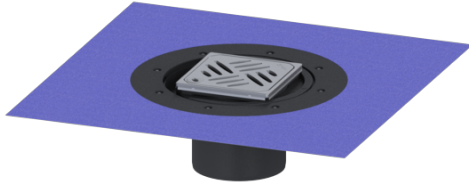

Variofix upper section Kessel design cover, 304 SST, Lock & Lift, L15

Article information

Item no.: 48904
 GTIN: 4026092028841
 Price group: 10

Advantages

- Different covers selectable
- Including waterproofing membrane

Description

Used in combination with a drain body of the KESSEL modular system, the upper section is suitable for indoor point drainage.

Version:

Seal:	Lip seal
System:	125
Type of waterproofing layer:	Waterproofing layer
Waterproofing layer on the upper section:	Enclosed sealing collar to be glued (bd) according to DIN 18534
Water exposure class in accordance to DIN 18534-1 (up to and including):	W3-I

Dimensions:

Height:	120 mm
Diameter:	312 mm
Vertical adjustment:	vertically adjustable upper section
Vertical adjustment:	10 - 23 mm
Upper section:	adjustable in three dimensions

Coverage features:

Type of cover:	Design cover
Grating design:	Kessel
Cover material:	304 stainless steel
Colour of cover:	silver
Load class:	L 15 (EN 1253-1)
Locking:	Lock & Lift

Grating:

Rim length:	132 mm
Rim width:	132 mm
Rim material:	304 stainless steel

Upper section material:	ABS
-------------------------	-----