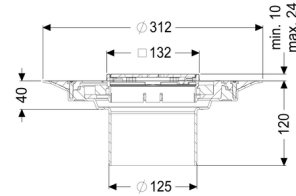

Variofix upper section Kessel design cover, 304 SST, Lock & Lift, L15

Article information

Item no.: 48904
 GTIN: 4026092028841
 Price group: 10

Advantages

- Different covers selectable
- Including waterproofing membrane

Description

Used in combination with a drain body of the KESSEL modular system, the upper section is suitable for indoor point drainage.

Version:

Seal:	Lip seal
System:	125
Type of waterproofing layer:	Waterproofing layer
Waterproofing layer on the upper section:	Enclosed sealing collar to be glued (bd) according to DIN 18534
Water exposure class in accordance to DIN 18534-1 (up to and including):	W3-I

Dimensions:

Height:	120 mm
Diameter:	312 mm
Vertical adjustment:	vertically adjustable upper section
Vertical adjustment:	10 - 23 mm
Upper section:	adjustable in three dimensions

Coverage features:

Type of cover:	Design cover
Grating design:	Kessel
Cover material:	304 stainless steel
Colour of cover:	silver
Load class:	L 15 (EN 1253-1)
Locking:	Lock & Lift

Grating:

Rim length:	132 mm
Rim width:	132 mm
Rim material:	304 stainless steel

Upper section material:	ABS
-------------------------	-----