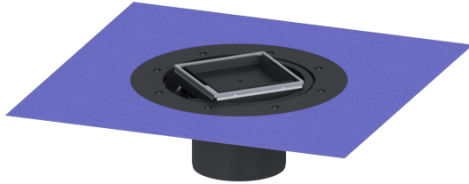

Variofix upper section tileable, 304 SST, K 3

Article information

Item no.: 48906
 GTIN: 4026092029756
 Price group: 10

Advantages

- Different covers selectable
- Including waterproofing membrane

Description

Used in combination with a drain body of the KESSEL modular system, the upper section is suitable for indoor point drainage.

Version:

System:	125
Type of waterproofing layer:	Waterproofing layer
Waterproofing layer on the upper section:	Enclosed sealing collar to be glued (bd) according to DIN 18534
Water exposure class in accordance to DIN 18534-1 (up to and including):	W3-I

Dimensions:

Height:	120 mm
Diameter:	312 mm
Vertical adjustment:	vertically adjustable upper section
Vertical adjustment:	10 - 21 mm
Upper section:	adjustable in three dimensions

Coverage features:

Type of cover:	tileable cover plate
Cover material:	tileable
Colour of cover:	selectable
Load class:	K 3 (EN 1253-1)
Locking:	lockable

Grating:

Rim length:	132 mm
Rim width:	132 mm
Rim material:	304 stainless steel
Upper section material:	ABS