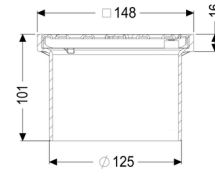

Upper section Slotted cover, 304 SST, 150 x 150 mm, K 3

Article information

Item no.: 48950
GTIN: 4026092004616
Price group: 10

Description

Used in combination with a drain body of the KESSEL modular system, the upper section is suitable for indoor point drainage.

Version:

System: 125

Dimensions:

Height: 100 mm

Coverage features:

Type of cover:	Slotted cover
Cover material:	304 stainless steel
Colour of cover:	silver
Load class:	K 3 (EN 1253-1)
Height:	16 mm
Surface:	Polished SST
Locking:	screwed

Grating:

Rim length:	150 mm
Rim width:	150 mm
Rim material:	ABS
Shape of upper section:	square
Upper section material:	ABS