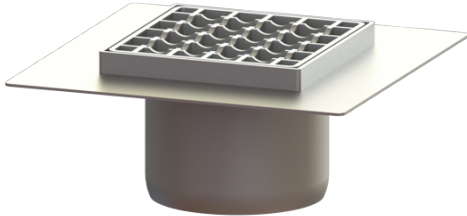

Ferrofix upper section Sys 125, Gl fl., Slotted grating, 146x146 mm

Article information

Item no.: 54915
GTIN: 4026092072462
Price group: 70

Advantages

- Made of a particularly hygienic and mechanically highly resistant stainless steel
- Multiple combinations with suitable drain bodies

Description

Used in combination with a drain body of the KESSEL modular system 125, the stainless steel upper section is suitable for indoor point drainage.

Version:

System:	125
Type of waterproofing layer:	Waterproofing layer
Waterproofing layer on the upper section:	Adhesive flange (suitable for moisture barriers)

Dimensions:

Length:	246 mm
Width:	246 mm
Height:	100 mm

Coverage features:

Type of cover:	Slotted grating
Cover material:	304 stainless steel
Load class:	L 15 / M 125 (EN 1253-1)
Height:	15 mm
Surface:	pickled
Locking:	unlocked
Mesh size:	23 x 23 mm

Grating:

Rim length:	146 mm
Rim width:	146 mm
Upper section material:	304 stainless steel