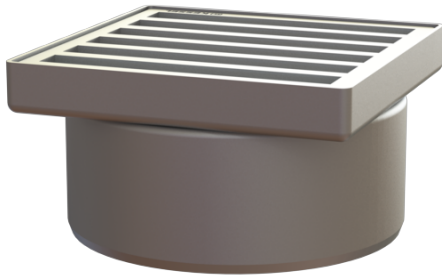

Ferrofix upper section Sys 200, Ladd grt, 304 SST, 200 x 200 mm

Article information

Item no.: 57420
GTIN: 4026092007587
Price group: 70

Advantages

- Made of a particularly hygienic and mechanically highly resistant stainless steel
- Multiple combinations with suitable drain bodies.

Description

Used in combination with a drain body of the KESSEL modular system 200, the stainless steel upper section is suitable for indoor point drainage.

Version:

System: 200

Dimensions:

Height: 110 mm

Coverage features:

Type of cover:	Ladder grating
Cover material:	304 stainless steel
Load class:	M 125 (EN 1253-1)
Height:	30 mm
Surface:	pickled
Locking:	unlocked

Grating:

Rim length:	200 mm
Rim width:	200 mm

Shape of upper section:	square
Upper section material:	304 stainless steel