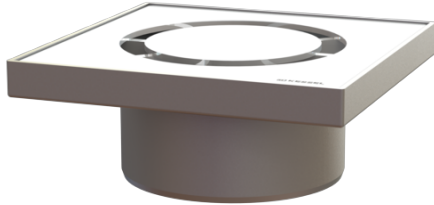

Ferrofix upper section Sys 200, Inlet rg, 304 SST, 300 x 300 mm

Article information

Item no.: 57435
GTIN: 4026092007648
Price group: 70

Advantages

- Made of a particularly hygienic and mechanically highly resistant stainless steel
- Multiple combinations with suitable drain bodies.

Description

Used in combination with a drain body of the KESSEL modular system 200, the stainless steel upper section is suitable for indoor point drainage.

Version:

System: 200

Dimensions:

Height: 112 mm

Coverage features:

Type of cover:	Cover plate with ring drain
Cover material:	304 stainless steel
Load class:	M 125 (EN 1253-1)
Height:	30 mm
Locking:	unlocked

Grating:

Rim length:	300 mm
Rim width:	300 mm

Upper section material: 304 stainless steel