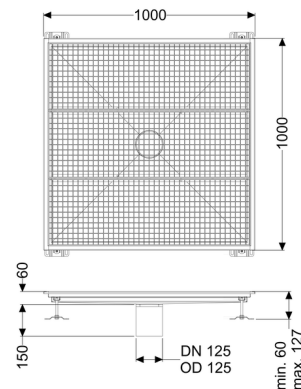

## Ferrofix floor tray without glued flange, 1000x1000mm

### Description

The Ferrofix floor tray made of stainless steel with a material thickness of 2.0 mm (pickled in the immersion bath) is equipped with polished visible ridges, longitudinal and transverse slopes, feet for height adjustment and stainless steel outlet nozzles.

### General characteristics:

Nominal size (DN): 125  
 Outer diameter (OD): 125

### Dimensions:

Length: 1,000 mm  
 Width: 1,000 mm  
 Height: 60 mm