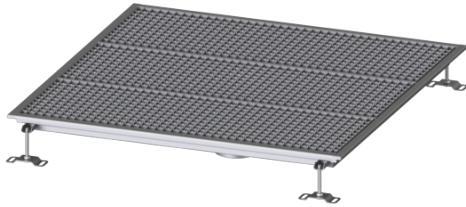

## Ferrofix floor tray without glued flange, 1000x1000mm

### Description

The Ferrofix floor tray made of stainless steel with a material thickness of 2.0 mm (pickled in the immersion bath) is equipped with polished visible ridges, longitudinal and transverse slopes, feet for height adjustment and stainless steel outlet nozzles.

### Dimensions:

Length: 1,000 mm  
 Width: 1,000 mm  
 Height: 60 mm

### Coverage features:

Type of cover: Slotted grating  
 Colour of cover: silver  
 Load class: L 15 (EN 1253-1)

Locking:

placed

Upper section material:

Stainless steel 14301