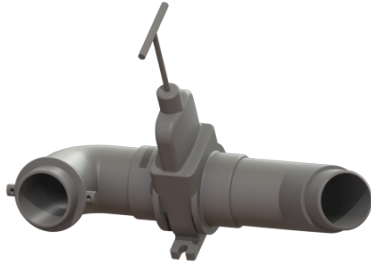

## Pressure pipe with shut-off valve left-hand version, angled

### Description

Pressure pipe with shut-off valve for Ecolift XL

### General characteristics:

Nominal size (DN):	63
Material:	Polymer
Colour:	grey