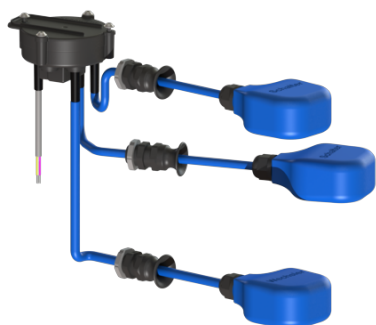

## Float unit 3 float switches

### Description

Float unit consisting of float rail and three float switches

#### General characteristics:

Colour: blue

#### Coverage features:

Height: 337 mm