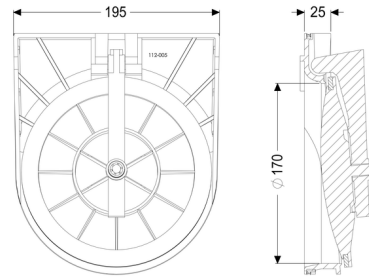

Insert housing with flap Ø 200

Article information

Item no.: 70205
GTIN: 4026092002223
Price group: 90

Description

General characteristics:

Nominal size (DN):	200
Material:	Polymer
Colour:	black