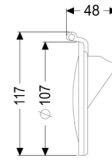

Polymer backwater flap Ø 100/110

Article information

Item no.: 70231
GTIN: 4026092028230
Price group: 90

Description

Version:

Series: ab 04/2005

General characteristics:

Nominal size (DN): 100
Material: Polymer
Colour: violet