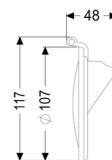

Polymer backwater flap Ø 100/110

Article information

Item no.: 70231
GTIN: 4026092028230
Price group: 90

Description

Version:

Series: ab 04/2005

General characteristics:

Nominal size (DN): 100
Material: Polymer
Colour: violet