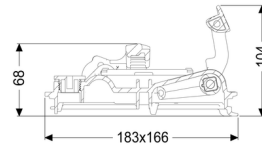

## StaufixContr. lockable cover DN 90-100