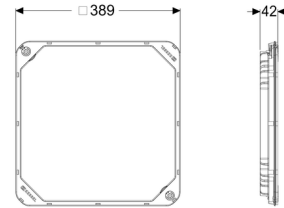

Cover plate water tight

Article information

Item no.: 83052
GTIN: 4026092002810
Price group: 30

Description

Version:

Seal: yes
Odour trap: no

General characteristics:

Material: Polymer
Colour: stone grey

Coverage features:

Type of cover: tileable cover plate
Max. flooring height: 16 mm
Load class: A 15 (EN 124) / L 15 (EN 1253-1)
Surface: tileable

Type: surface water resistant