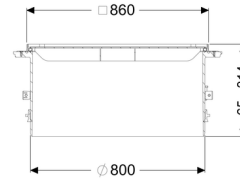

## Upper section with cover plate LW 800, Class K 3, tileable

### Description

Upper section for continuous height and level compensation for chamber module LW 1000, consisting of a cover plate as well as seals and connection wedges

### Dimensions:

Clear width (LW): 800  
Adjustment range: 65 - 314 mm