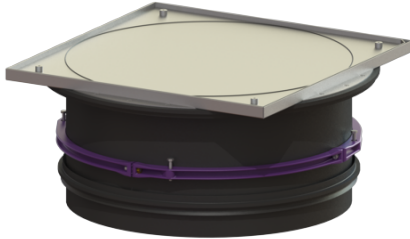

## Upper section with cover plate LW 800, Class K 3, tileable

### Description

Upper section for continuous height and level compensation for chamber module LW 1000, consisting of a cover plate as well as seals and connection wedges

### General characteristics:

Material: Polymer, Stainless steel  
Colour: black

### Dimensions:

Clear width (LW): 800  
Adjustment range: 65 - 314 mm