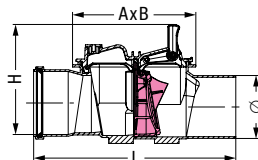

With rodent protection
(one polymer and one stainless steel flap)

Outer diameter Ø (mm)	L × H in mm	A × B in mm	Art. no.
Ø 110	355 × 180+25	205 × 155	73 100R
Ø 125	405 × 240+40	270 × 200	73 125R
Ø 160	450 × 240+40	270 × 200	73 150R

Single flap backwater valve *Staufix Basic*

Installation in an exposed wastewater pipe

EN 13564 Type 1

Made of polymer. Installation area 650 × 300 mm. Self-closing flap, can be locked by hand as an emergency closure. Inlet/outlet for connection to PVC pipe according to EN 1566-1.

Without rodent protection
(one polymer flap)

Outer diameter Ø (mm)	L × H in mm	A × B in mm	Art. no.
Ø 100	355 × 180+25	205 × 155	77 100
Ø 110	355 × 180+25	205 × 155	72 100
Ø 125	405 × 240+40	270 × 200	72 125
Ø 160	450 × 240+40	270 × 200	72 150
Ø 200	530 × 278+50	353 × 248	72 200

With rodent protection
(one stainless steel flap)

Outer diameter Ø (mm)	L × H in mm	A × B in mm	Art. no.
Ø 110	355 × 180+25	205 × 155	72 100R
Ø 125	405 × 240+40	270 × 200	72 125R
Ø 160	450 × 240+40	270 × 200	72 150R