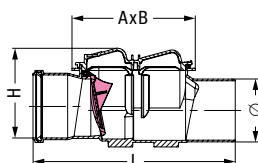

Without rodent protection
(one polymer flap)

Outer diameter Ø (mm)	L × H in mm	A × B in mm	Art. no.
Ø 100	355 × 180+25	205 × 155	77 100
Ø 110	355 × 180+25	205 × 155	72 100
Ø 125	405 × 240+40	270 × 200	72 125
Ø 160	450 × 240+40	270 × 200	72 150
Ø 200	530 × 278+50	353 × 248	72 200

With rodent protection
(one stainless steel flap)

Outer diameter Ø (mm)	L × H in mm	A × B in mm	Art. no.
Ø 110	355 × 180+25	205 × 155	72 100R
Ø 125	405 × 240+40	270 × 200	72 125R
Ø 160	450 × 240+40	270 × 200	72 150R

Single flap backwater valve *Staufix Basic*

Installation in an exposed wastewater pipe

EN 13564 Type 0

Made of polymer. Installation area 650 × 300 mm, Self-closing flap. Inlet/outlet for connection to PVC pipe according to EN 1566-1.

Outer diameter Ø (mm)	L × H in mm	A × B in mm	Art. no.
Ø 100	355 × 170	205 × 155	76 100
Ø 110	355 × 170	205 × 155	71 100
Ø 125	405 × 230	270 × 200	71 125
Ø 160	450 × 230	270 × 200	71 150
Ø 200	530 × 278	353 × 248	71 200