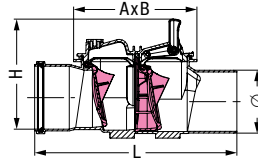

Twin flap backwater valve *Staufix Basic*

Installation in an exposed wastewater pipe

EN 13564 Type 2

Made of polymer. Installation area 650 × 300 mm. Twin flaps, self-closing, one of which can be locked by hand as an emergency closure. Inlet/outlet for connection to PVC pipe according to EN 1566-1.

Without rodent protection
(two polymer flaps)

Outer diameter Ø (mm)	L × H in mm	A × B in mm	Art. no.
Ø 110	355 × 180+25	205 × 155	73 100
Ø 125	405 × 240+40	270 × 200	73 125
Ø 160	450 × 240+40	270 × 200	73 150
Ø 200	530 × 278+50	353 × 248	73 200

With rodent protection
(one polymer and one stainless steel flap)

Outer diameter Ø (mm)	L × H in mm	A × B in mm	Art. no.
Ø 110	355 × 180+25	205 × 155	73 100R
Ø 125	405 × 240+40	270 × 200	73 125R
Ø 160	450 × 240+40	270 × 200	73 150R

Single flap backwater valve *Staufix Basic*

Installation in an exposed wastewater pipe

EN 13564 Type 1

Made of polymer. Installation area 650 × 300 mm. Self-closing flap, can be locked by hand as an emergency closure. Inlet/outlet for connection to PVC pipe according to EN 1566-1.